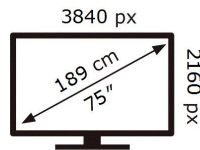

ENERGY

SAMSUNG

QE75QN95AAT

127 kWh/1000h

ABCDEF **G**

HDR

268 kWh/1000h

2019/2013